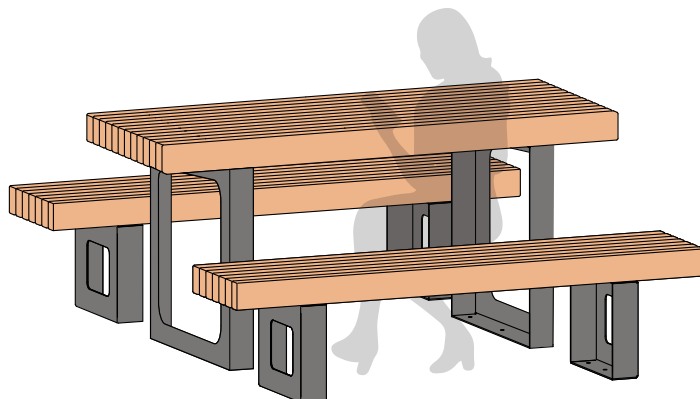

PROJECT EXAMPLES

WEALDON - Crematorium

64105.A - Backless bench

64105.B - Backed bench

STANDARD FRAME COLOUR OPTIONS

 RAL 7016 Anthracite Grey	 RAL 9005 Jet Black	 RAL 9010 Pure white	 RAL 5010 Gentian blue	 RAL 6005 Moss green
 RAL 7044 Silk grey	 RAL 3020 Traffic red	 RAL 3004 Purple red	 RAL 8017 Chocolate brown	 Corten effect

RELATED PRODUCTS

64106 METTRO 106 - Picnic Set

Model 64105.A06

Dimensions H 450 x D 402 x L 600mm

Seating capacity 1 seater

Materials Powder-coated steel, Iroko

Bolt down foundations *Concrete Pad*
= 1000 x 1000 x 400mm deep
Concrete grade = C40