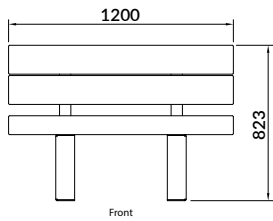

Model 64105.A12

Dimensions H 450 x D 402 x L 1200mm

Seating capacity 2 seater

Materials Powder-coated steel, Iroko

Bolt down foundations *Concrete Pad*
= 1300 x 1000 x 400mm deep
Concrete grade = C40

Model 64105.A18

Dimensions H 450 x D 402 x L 1800mm

Seating capacity 3 seater

Materials Powder-coated steel, Iroko

Bolt down foundations (per footing) *Concrete Pad*
= 1900 x 1000 x 400mm deep
Concrete grade = C40

Model 64105.B06

Dimensions H 823 x D 535 x L 600mm

Seating capacity 1 seater

Materials Powder-coated steel, Iroko

Bolt down foundations *Concrete Pad*
= 1000 x 1000 x 400mm deep
Concrete grade = C40

Model 64105.B12

Dimensions H 823 x D 535 x L 1200mm

Seating capacity 2 seater

Materials Powder-coated steel, Iroko

Bolt down foundations *Concrete Pad*
= 1300 x 1000 x 400mm deep
Concrete grade = C40

Model 64105.B18

Dimensions H 823 x D 535 x L 1800mm

Seating capacity 3 seater