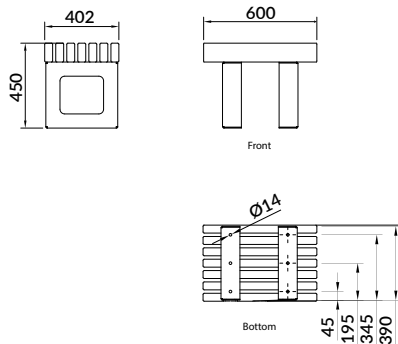

RELATED PRODUCTS

64106 METTRO 106 - Picnic Set

Model 64105.A06

Dimensions H 450 x D 402 x L 600mm

Seating capacity 1 seater

Materials Powder-coated steel, Iroko

Bolt down foundations *Concrete Pad*
= 1000 x 1000 x 400mm deep
Concrete grade = C40

Model 64105.A12

Dimensions H 450 x D 402 x L 1200mm

Seating capacity 2 seater

Materials Powder-coated steel, Iroko

Bolt down foundations *Concrete Pad*
= 1300 x 1000 x 400mm deep
Concrete grade = C40

Model 64105.A18

Dimensions H 450 x D 402 x L 1800mm

Seating capacity 3 seater

Materials Powder-coated steel, Iroko

Bolt down foundations (per footing) *Concrete Pad*
= 1900 x 1000 x 400mm deep
Concrete grade = C40

Model 64105.B06

Dimensions H 823 x D 535 x L 600mm

Seating capacity 1 seater

Materials Powder-coated steel, Iroko

Bolt down foundations *Concrete Pad*
= 1000 x 1000 x 400mm deep
Concrete grade = C40

Model 64105.B12

Dimensions H 823 x D 535 x L 1200mm