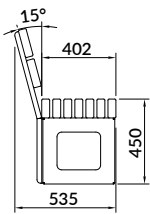

Model 64105.A12

Dimensions H 450 x D 402 x L 1200mm

Seating capacity 2 seater

Materials Powder-coated steel, Iroko

Bolt down foundations *Concrete Pad*
= 1300 x 1000 x 400mm deep
Concrete grade = C40

Model 64105.A18

Dimensions H 450 x D 402 x L 1800mm

Seating capacity 3 seater

Materials Powder-coated steel, Iroko

Bolt down foundations (per footing) *Concrete Pad*
= 1900 x 1000 x 400mm deep
Concrete grade = C40

Model 64105.B06

Dimensions H 823 x D 535 x L 600mm

Seating capacity 1 seater

Materials Powder-coated steel, Iroko

Bolt down foundations *Concrete Pad*
= 1000 x 1000 x 400mm deep
Concrete grade = C40

Model 64105.B12

Dimensions H 823 x D 535 x L 1200mm

Seating capacity 2 seater

Materials Powder-coated steel, Iroko

Bolt down foundations *Concrete Pad*
= 1300 x 1000 x 400mm deep
Concrete grade = C40

Model 64105.B18

Dimensions H 823 x D 535 x L 1800mm

Seating capacity 3 seater