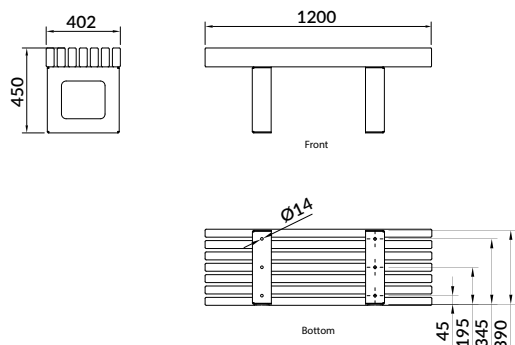

RELATED PRODUCTS

64106 METTRO 106 - Picnic Set

Model 64105.A06

Dimensions H 450 x D 402 x L 600mm

Seating capacity 1 seater

Materials Powder-coated steel, Iroko

Bolt down foundations *Concrete Pad*
= 1000 x 1000 x 400mm deep
Concrete grade = C40

Model 64105.A12

Dimensions H 450 x D 402 x L 1200mm

Seating capacity 2 seater

Materials Powder-coated steel, Iroko

Bolt down foundations *Concrete Pad*
= 1300 x 1000 x 400mm deep
Concrete grade = C40

Model 64105.A18

Dimensions H 450 x D 402 x L 1800mm

Seating capacity 3 seater

Materials Powder-coated steel, Iroko

Bolt down foundations (per footing) *Concrete Pad*
= 1900 x 1000 x 400mm deep
Concrete grade = C40

Model 64105.B06

Dimensions H 823 x D 535 x L 600mm

Seating capacity 1 seater

Materials Powder-coated steel, Iroko

Bolt down foundations *Concrete Pad*
= 1000 x 1000 x 400mm deep
Concrete grade = C40

Model 64105.B12

Dimensions H 823 x D 535 x L 1200mm