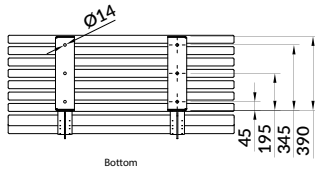

RELATED PRODUCTS

64106 METTRO 106 - Picnic Set

Model 64105.A06

Dimensions H 450 x D 402 x L 600mm

Seating capacity 1 seater

Materials Powder-coated steel, Iroko

Bolt down foundations *Concrete Pad*
= 1000 x 1000 x 400mm deep
Concrete grade = C40

Dimensions H 450 x D 402 x L 1800mm

Seating capacity 3 seater

Materials Powder-coated steel, Iroko

Bolt down foundations (per footing) *Concrete Pad*
= 1900 x 1000 x 400mm deep
Concrete grade = C40

Model 64105.B06

Dimensions H 823 x D 535 x L 600mm

Seating capacity 1 seater

Materials Powder-coated steel, Iroko

Bolt down foundations *Concrete Pad*
= 1000 x 1000 x 400mm deep
Concrete grade = C40

Model 64105.B12

Dimensions H 823 x D 535 x L 1200mm

Seating capacity 2 seater

Materials Powder-coated steel, Iroko

Bolt down foundations *Concrete Pad*
= 1300 x 1000 x 400mm deep
Concrete grade = C40

Model 64105.B18

Dimensions H 823 x D 535 x L 1800mm

Seating capacity 3 seater