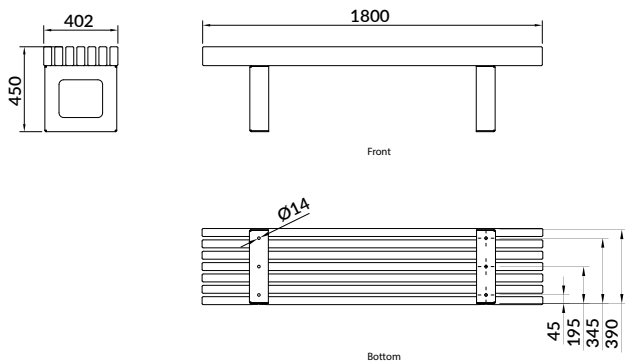

RELATED PRODUCTS

64106 METTRO 106 - Picnic Set

Model 64105.A06

Dimensions H 450 x D 402 x L 600mm

Seating capacity 1 seater

Materials Powder-coated steel, Iroko

Bolt down foundations *Concrete Pad*
= 1000 x 1000 x 400mm deep
Concrete grade = C40

Model 64105.A12

Dimensions H 450 x D 402 x L 1200mm

Seating capacity 2 seater

Materials Powder-coated steel, Iroko

Bolt down foundations *Concrete Pad*
= 1300 x 1000 x 400mm deep
Concrete grade = C40

Model 64105.A18

Dimensions H 450 x D 402 x L 1800mm

Seating capacity 3 seater

Materials Powder-coated steel, Iroko

Bolt down foundations (per footing) *Concrete Pad*
= 1900 x 1000 x 400mm deep
Concrete grade = C40

Model 64105.B06

Dimensions H 823 x D 535 x L 600mm

Seating capacity 1 seater

Materials Powder-coated steel, Iroko

Bolt down foundations *Concrete Pad*
= 1000 x 1000 x 400mm deep
Concrete grade = C40

Model 64105.B12

Dimensions H 823 x D 535 x L 1200mm