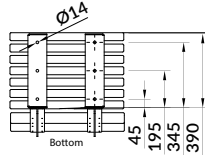

RELATED PRODUCTS

64106 METTRO 106 - Picnic Set

Model 64105.A06

Dimensions H 450 x D 402 x L 600mm

Seating capacity 1 seater

Materials Powder-coated steel, Iroko

Bolt down foundations *Concrete Pad*
= 1000 x 1000 x 400mm deep
Concrete grade = C40

Model 64105.A12

Dimensions H 450 x D 402 x L 1200mm

Seating capacity 2 seater

Materials Powder-coated steel, Iroko

Bolt down foundations *Concrete Pad*
= 1300 x 1000 x 400mm deep
Concrete grade = C40

Model 64105.A18

Dimensions H 450 x D 402 x L 1800mm

Seating capacity 3 seater

Materials Powder-coated steel, Iroko

Bolt down foundations (per footing) *Concrete Pad*
= 1900 x 1000 x 400mm deep
Concrete grade = C40

Model 64105.B06

Dimensions H 823 x D 535 x L 600mm

Seating capacity 1 seater

Materials Powder-coated steel, Iroko

Bolt down foundations *Concrete Pad*
= 1000 x 1000 x 400mm deep
Concrete grade = C40

Model 64105.B12

Dimensions H 823 x D 535 x L 1200mm