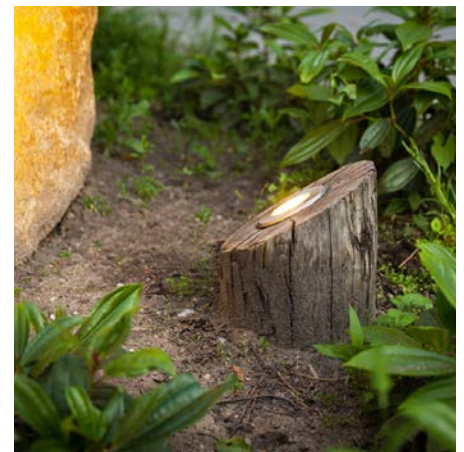

## Basso (*Wired up-lighter*)

The BASSO is an illuminated fixture for walls or bushes. The use of a watertight bottom luminaire in the post creates a robust luminaire ideal for public spaces and holiday parks, for example. The fixture is completely constructed from solid chestnut wood with a diameter of 180-200 mm. Due to its contemporary and natural appearance, the luminaire is barely visible during the day, but ideally suited for lighting objects, trees and shrubs in the dark for an optimal experience.