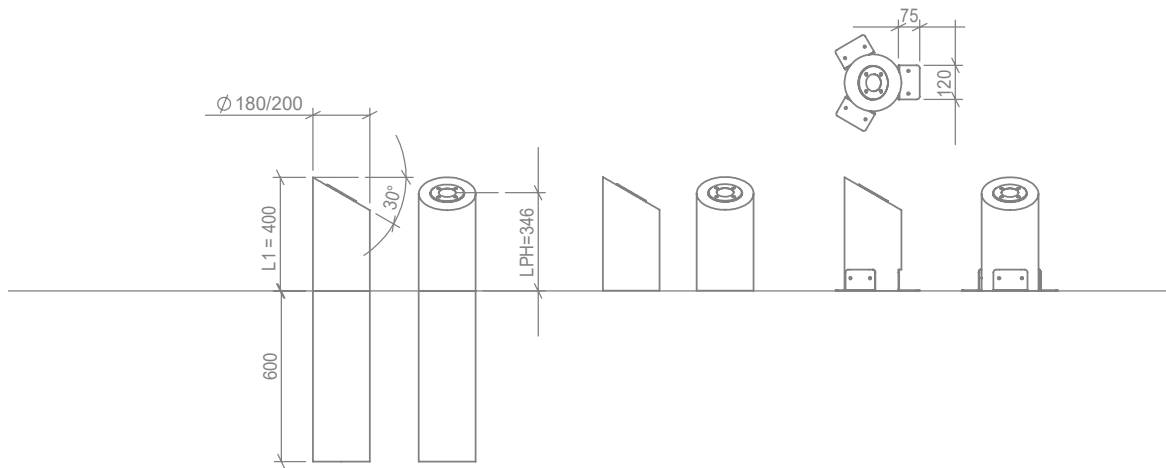

PRODUCT SPECIFICATION

SPECIFICATIONS

- **Thickness:** 180-200 mm
- **Wood type:** Chestnut
- **IP class:** IP54
- **Voltage:** 230 volts
- **Power per LED module:** 5 Watt (LED reflector lamp PAR16 with GU10 lamp base)
- **Lumen output per LED module:** 480 lm
- **Beam angle:** 40 degrees
- **Lifespan:** Every type of wood has its own durability rating. More information about this can be found under "Types of wood" & "Sustainability". The LED module has an expected lifespan of 25,000 hours.
- **Lighting data:** Lighting data available on request.

OPTIONS

- **Quality mark:** PEFC
- **Accessories:** The BASSO is available with or without floor brackets. See chapter 'post holders' for all technical data on the different post holders.
- **Light colour:** Available in 2,700, 3,000 K & 4,000 K.
- **Connection:** Possible with cable or without cable (1 mtr 3x 1.5 mm²). A 32mm hole in the fixture as standard for easy passage of your ground cable.
- **Variations:** At Timberlab, every luminaire is carefully produced for you. In addition to the standard options, we like to create variations for your application. Think of a wall socket or a different height angle.

L = Length

	Weight	CO2 storage	Weight	CO2 storage	Weight	CO2 storage
Chestnut	16 kg	25 kg	6 kg	10 kg	8 kg	10 kg

Only products indicated with the FSC® claim are FSC certified and come with our FSC-certificate number NC-COC-029615-KE. Only products indicated with the PEFC™ claim are 100% PEFC certified and come with our PEFC-certificate number NC-PEFC/COC-029615-FJ.