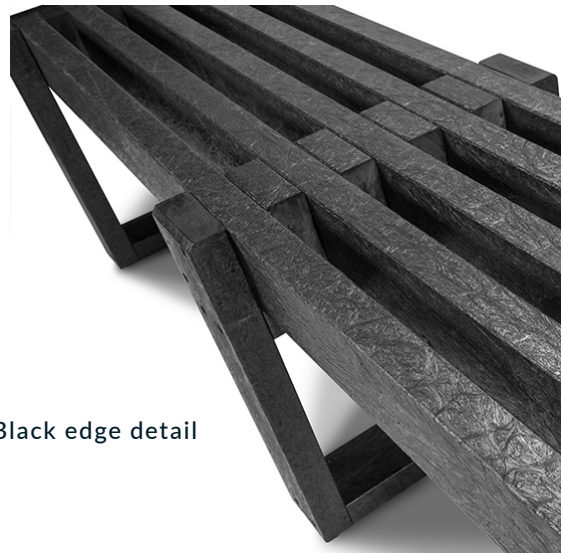

## 74022 BERWICK (Bench)

The everlasting Berwick bench co-ordinates neatly with the other products from the Duro range. It combines durability and functionality to bring rest and relaxation to any setting. Our recycled plastic is durable and will not rot, splinter or degrade, does not leach or stain and is fully recyclable at end of life.

### PRODUCT FEATURES

- Available in 1800mm length, 450mm high and 360mm wide
- Weight 60kg
- Supply semi-assembled for ease of deployment
- Available in Black or Brown

### ADDITIONAL OPTIONS

- Selection of ground fixings
- Can be supplied fully assembled for extra cost

Black slat detail

Black edge detail

Brown bench