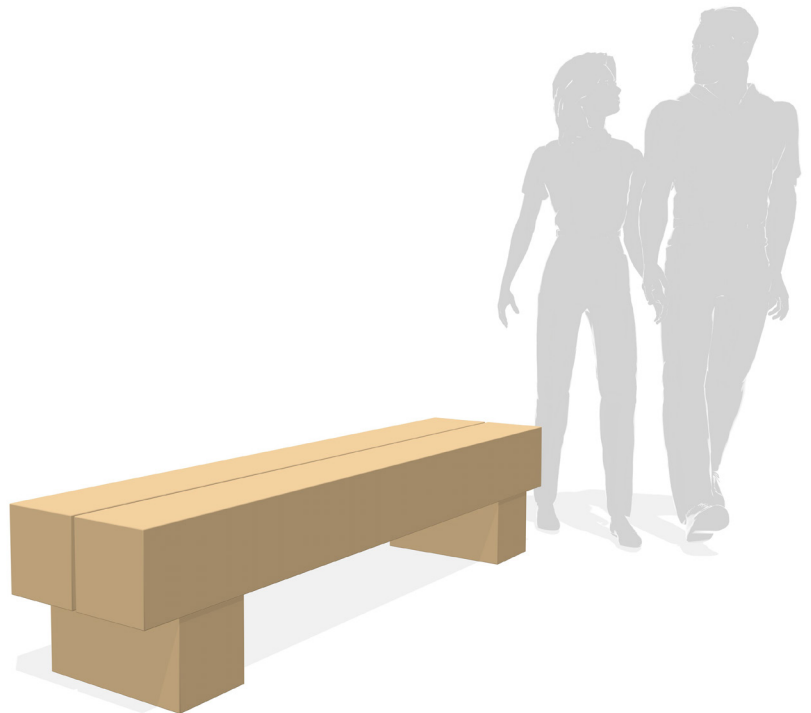

PRODUCT SPECIFICATION

71022

HERTFORD (*Bench*)

The chunky well-engineered Herford bench is built to last. Solid beams of timber fixed to a heavy duty base will give a durable comfortable solution which is equally at home in contemporary and traditional settings. Designed for surface mounting.

PRODUCT FEATURES

- Available in 1800mm length as standard
- 400mm depth and height for comfort
- Solid fresh-sawn oak construction
- Smooth sanded, rounded corners, natural finish

ADDITIONAL OPTIONS

- Custom sizes
- Oiled preservative finish
- Engraved memorial plaques
- Bolt-down fixings for extra security

PROJECT EXAMPLES