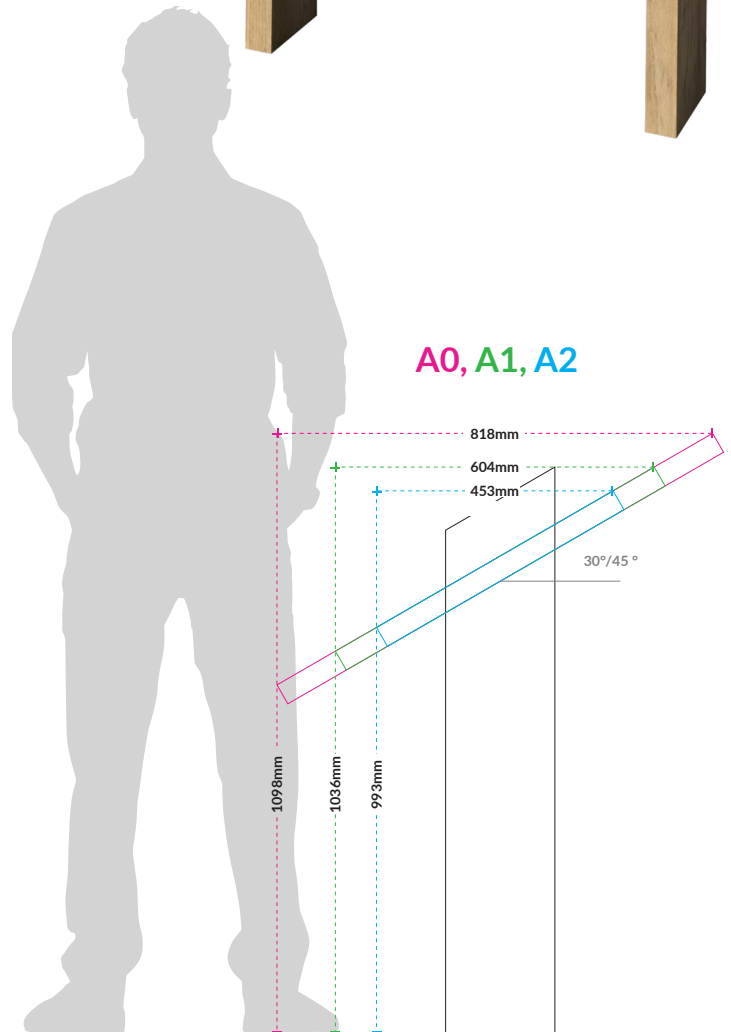

PRODUCT SPECIFICATION

LYMINGTON

(Lectern)

71014

This popular style combines the beauty of wide oak posts with the minimalist elegance of a HardRok tray. Benefits include space for engraving and panels, edge-to-edge graphics, immediate rainwater run-off and easily replaceable graphic panels.

PRODUCT FEATURES

- Available A0 to A2 size
- 30 or 45 degree panels
- Oak construction
- Digitally printed HardROK graphics panel
- 1 year manufacturer warranty
- 10 year anti-fade warranty
- 4 week delivery (from approval/payment)

- Root-fix – 400x300x700mm excavation, backfilled to 50mm below ground with postcrete, trowelled for water runoff.
- Bolt down – Use epoxy-fixed M12 (or similar) zincplated anchor bolts.

PROJECT EXAMPLES